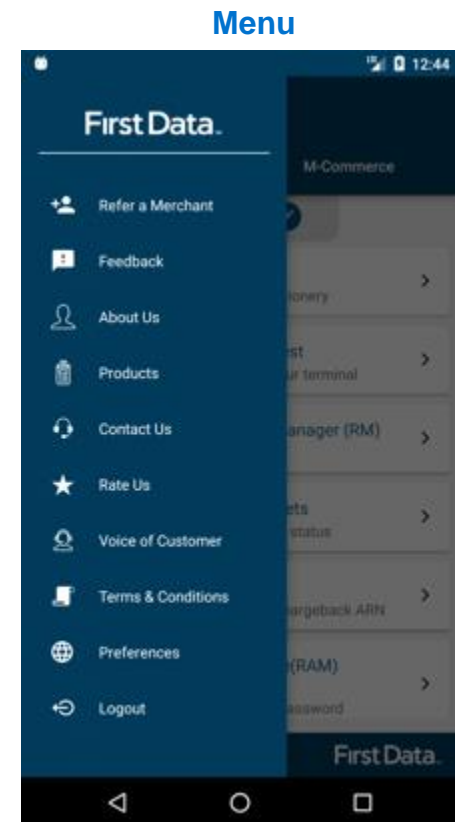

First Data Merchant App

Getting Started

Choose your language

- English
- Traditional Chinese

Scroll down and tap “I Agree” to accept the terms and conditions

Key in your 15-Digit Merchant ID and 4-digit password, then tap “LOGIN”

From the main menu, you have 3 options:

1. Self-Serve
2. M-Commerce
3. Menu

First Data™