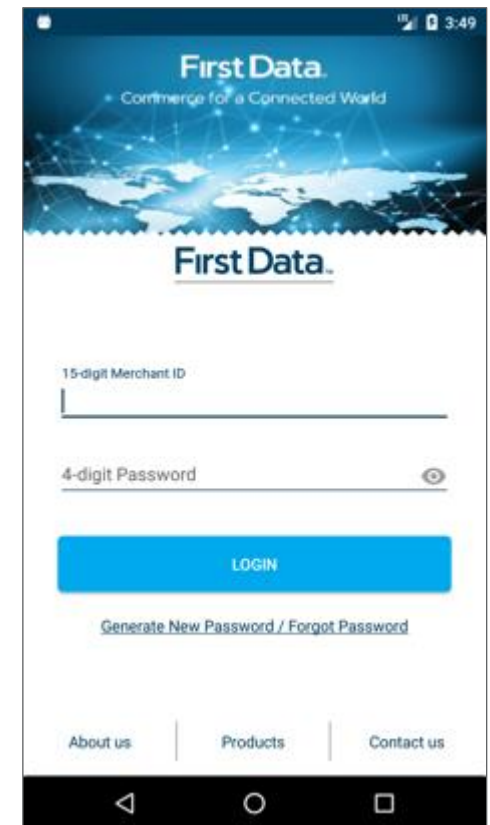

First Data Merchant App

Getting Started

Choose your language

- English
- Traditional Chinese

Scroll down and tap “I Agree” to accept the terms and conditions

Key in your 15-Digit Merchant ID and 4-digit password, then tap “LOGIN”

From the main menu, you have 3 options:

1. Self-Serve
2. M-Commerce
3. Menu

First Data™