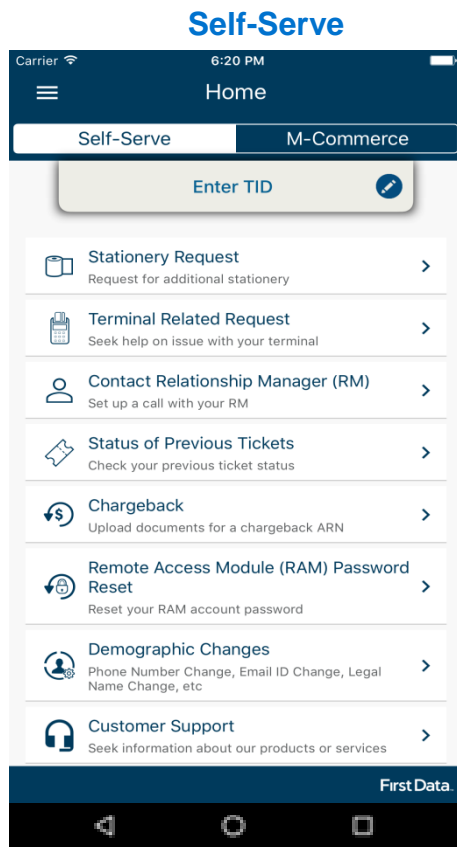

First Data Merchant App

Getting Started

Choose your language

- English
- Traditional Chinese

Scroll down and tap “I Agree” to accept the terms and conditions

Key in your 15-Digit Merchant ID and 4-digit password, then tap “LOGIN”

From the main menu, you have 3 options:

1. Self-Serve
2. M-Commerce
3. Menu

First Data™