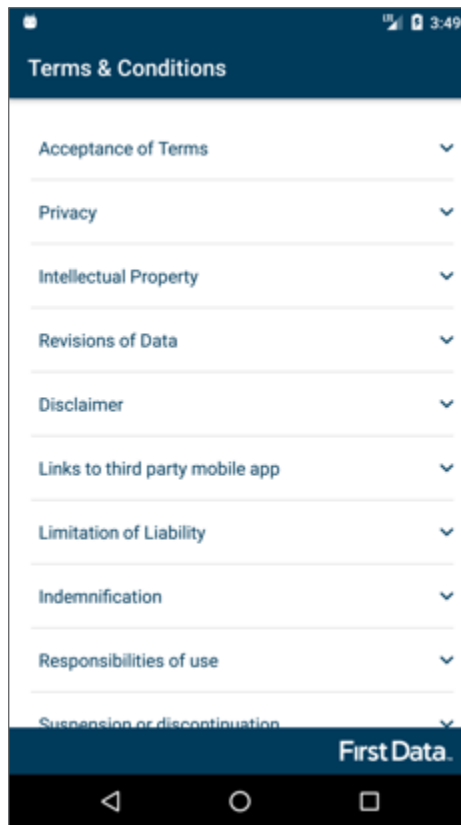

First Data Merchant App

Getting Started

Choose your language

- English
- Traditional Chinese

Scroll down and tap “I Agree” to accept the terms and conditions

Key in your 15-Digit Merchant ID and 4-digit password, then tap “LOGIN”

From the main menu, you have 3 options:

1. Self-Serve
2. M-Commerce
3. Menu

First Data™