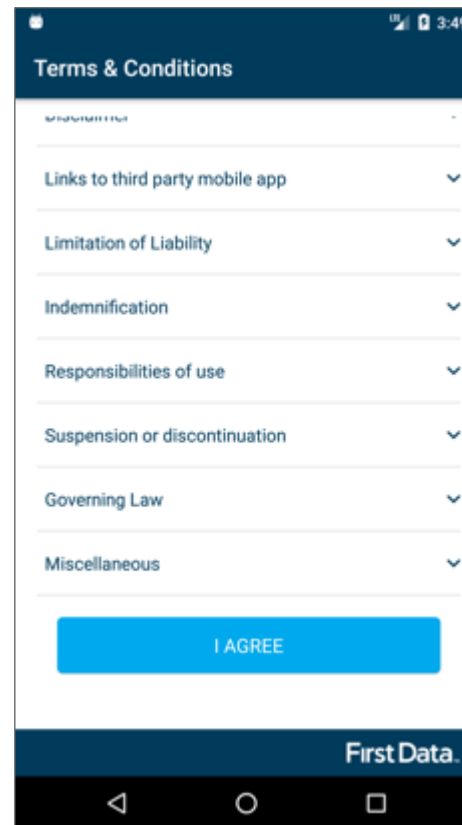

First Data Merchant App

Getting Started

Choose your language

- English
- Traditional Chinese

Scroll down and tap “I Agree” to accept the terms and conditions

Key in your 15-Digit Merchant ID and 4-digit password, then tap “LOGIN”

From the main menu, you have 3 options:

1. Self-Serve
2. M-Commerce
3. Menu

First Data™